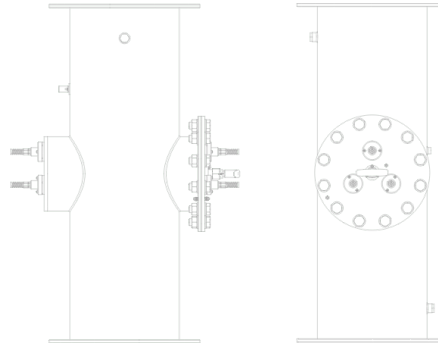

Charm

UVM – Medium pressure UV

Fully automatic Medium Pressure UV

Expected life of UV lamp	10,000 hours
Technology (Series)	Medium-pressure UV systems (200–600 nm)
Application	Indoor pools, Outdoor pools, Whirlpools
Salt pool resistant (salt concentration up to 5 kg/m ³)	Yes
Max pool volume	252 m ³
Max flow rate (UV dose 30 mJ/cm ²)	49 m ³ /h

Power supply	Advanced electronic power supply (LifeAGE® technology)
Connection	2" – 3"
Total power input of UV lamps	0.4 – 0.6 kW
Wiper	Manual wiper, Automatic wiper
Material	Stainless-steel reactor 316L (Salt water resistant)
Extension	Temperature sensor

Fully automatic Medium Pressure UV

Manual wiper (MW)	Automatic wiper (AW)	Connection	Total power input of UV lamps	Max volume (m3)	Max flow rate (UV dose 30 mJ/cm2)
LifeUVM0104-13-MW-AEP-LD	LifeUVM0104-13-AW-AEP-LD	2"	0,4 / l	110	20
LifeUVM0104-25-MW-AEP-LD	LifeUVM0104-25-AW-AEP-LD	3"	0,4 / l	230	38
LifeUVM0106-25-MW-AEP-LD	LifeUVM0106-25-AW-AEP-LD	3"	0,6 / l	294	49